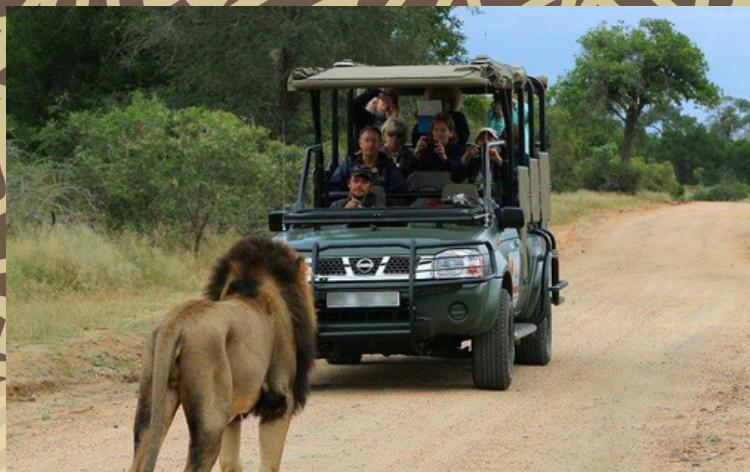

WHY CHOOSE MOAFRIKA TOURS?

EXPERTISE

Our extensive knowledge and 2 decades of experience guarantee high-quality tours and unforgettable adventures.

PERSONALISED ITINERARIES

We tailor safari experiences to individual preferences, offering a unique and customized journey.

AFFORDABLE SCHEDULED TOURS

Our daily scheduled tours make exploring South Africa accessible for everyone. Our preselected tours highlight the best attractions and cities.

24/7 SUPPORT

Our offices are open around the clock, providing reliable assistance whenever needed.

SATSA BONDED

As a 100% legal travel company, our SATSA bond ensures reliability and trust.

QUALIFIED GUIDES

Our guides are well trained and hold all necessary qualifications to meet our clients' needs.

SAFE AND RELIABLE VEHICLES

Our fleet meets all recommended passenger liability standards and has the necessary operational requirements.

BENEFICIAL CONTRIBUTION

The funds from your journey remain in Africa continuing to support local communities and conservation efforts well beyond your return

CONTACT US

MoAfrika Tours and its service providers offer cost effective group tours and transfers ranging from 2 – 12 persons per vehicle, please do inform us if you would prefer a private tour (additional rates may apply).

Bookings: Lavender +27 72 783 9787

Rishen +27 61 968 3402

Operations: Tumi +27 63 682 9961

Emergency: Anthony +27 82 506 9641

MoAfrika Team

✉ ask@moafrikatours.com

📘 [@moafrikatours](https://www.facebook.com/moafrikatours)

🌐 www.moafrikatours.com

📷 [@moafrikatours](https://www.instagram.com/moafrikatours)

WHATSAPP
+27 72 783 9787
OR
+27 61 968 3402
TO BOOK

SCAN FOR
TERMS &
CONDITIONS

SCAN TO
BROWSE
PACKAGES