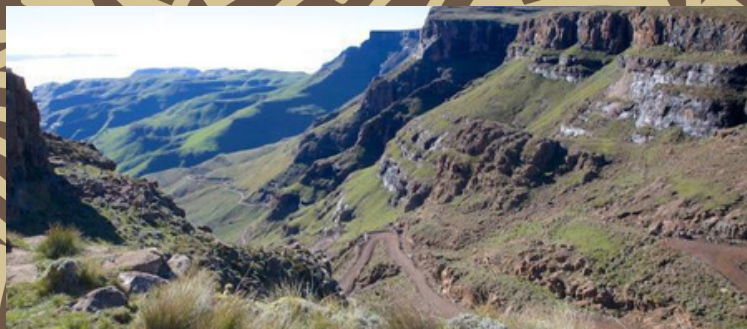

2500+ REVIEWS

**TERMS & CONDITIONS
APPLY**

Please Like, Share & Follow

ITINERARY

1

This full-day tour will take you on a picturesque journey through the magical Midlands in KZN and up the stunning Sani Pass to a Sotho community in the Kingdom of Lesotho. The excursion will take place in a 4x4 vehicle. The journey continues via Sani Pass and crosses the border into Lesotho. You will make many stops along the journey at different overlooks to take in the breath-taking scenery. The Sani Top Chalet is the highest pub in Africa, and once you reach the summit of the pass, you will have the option to pay a visit to it. You might also go for a stroll to the Sani Top Church, which is a quaint little chapel that was constructed in the year 1910. Following lunch, you will continue on with the journey into Lesotho, where you will spend some time in an authentic Basotho village. In the afternoon you will head back via Underberg until you reach your destination. This is merely a summary of what you might anticipate experiencing during a full-day tour of Sani Pass and Lesotho. It is possible that the precise activities and schedule will change depending on which tour operator you go with.