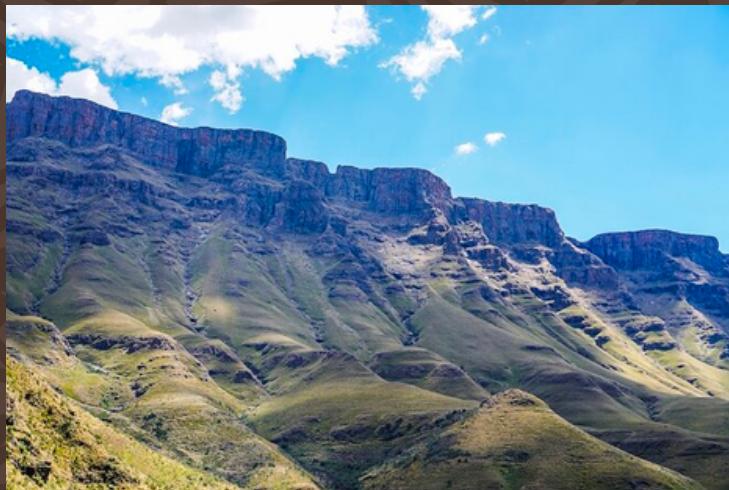

MO·AFRIKA
T O U R S

SANI PASS & LESOTHO DAY TOUR FROM DURBAN

SANI PASS & LESOTHO

A full day Sani Pass and Lesotho Tour is a great way to experience the beauty of the Drakensberg Mountains and the unique culture of Lesotho. It is a chance to explore an entirely new section of Kwa-Zulu Natal, which, during the winter months (May through September), can transform into a snowy winter wonderland. The Sani Pass is an adventurous mountain pass that connects South Africa and Lesotho. It is located in the West of KwaZulu-Natal, on the road between Himeville and Mokhotlong and crosses the Drakensberg Mountains by means of a gravel track with steep gradients and sharp hairpins, requiring a 4x4 vehicle and an experienced driver to navigate. At the top of the pass, you can find the Sani Mountain Lodge, which claims to have the highest pub in Africa.

DURATION

Full Day

INCLUDED

- Transport in an 4x4 vehicle.
- Return transfers from Durban

EXCLUDED

- Snacks and beverages.

HIGHLIGHTS

- Natal Midlands
- Kingdom of Lesotho
- Sani Pass

COST

From R3 845 per person sharing
* minimum of 2 people

Prices valid for 2026 | Subject to change | Peak Season Rates may Apply | Children's Rates available on request