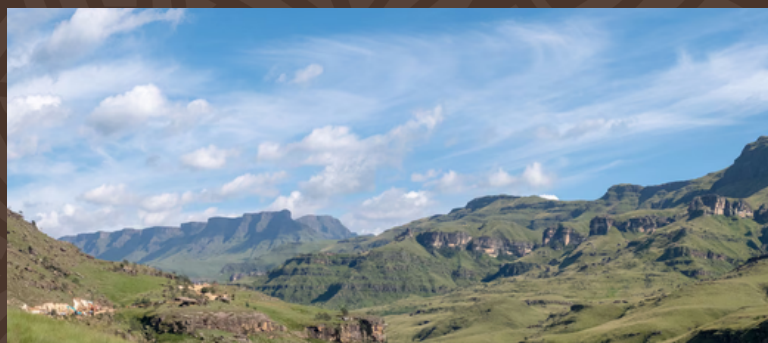

MO·AFRIKA
T O U R S

SANI PASS & LESOTHO DAY TOUR FROM DURBAN

SANI PASS & LESOTHO

A full day Sani Pass and Lesotho Tour is a great way to experience the beauty of the Drakensberg Mountains and the unique culture of Lesotho. It is a chance to explore an entirely new section of Kwa-Zulu Natal, which, during the winter months (May through September), can transform into a snowy winter wonderland. The Sani Pass is an adventurous mountain pass that connects South Africa and Lesotho. It is located in the West of KwaZulu-Natal, on the road between Himeville and Mokhotlong and crosses the Drakensberg Mountains by means of a gravel track with steep gradients and sharp hairpins, requiring a 4x4 vehicle and an experienced driver to navigate. At the top of the pass, you can find the Sani Mountain Lodge, which claims to have the highest pub in Africa.

DURATION

Full Day

INCLUDED

- Transport in an 4x4 vehicle.
- Return transfers from Durban

EXCLUDED

- Snacks and beverages.

HIGHLIGHTS

- Natal Midlands
- Kingdom of Lesotho
- Sani Pass

COST

From R3 845 per person sharing
* minimum of 2 people

Prices valid for 2026 | Subject to change | Peak Season Rates may Apply | Children's Rates available on request